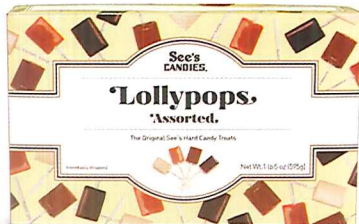

Assorted Lollipops

Vanilla, Butterscotch, Café Latté and Chocolate.
Approximately 30 lollipops.

1 lb 5 oz $19.50 #296