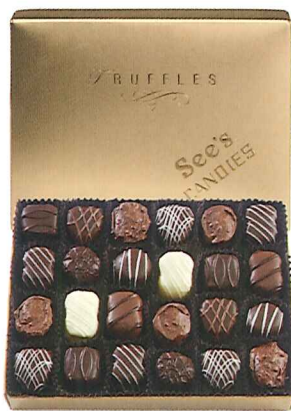

See's CANDIES®

2018 Winter Fundraising

Assorted Chocolates

Milk and dark decadence.
Delivered in seasonal wrap.

1 lb \$20.50 #318
2 lb \$41.00 #319

Milk Chocolates

Pure milk chocolate goodness.
Delivered in seasonal wrap.

1 lb \$20.50 #326

Dark Chocolates

A taste of cacao in every bite.
Delivered in seasonal wrap.

1 lb \$20.50 #330

Nuts & Chews

Yummy, crunchy and chewy.
Delivered in seasonal wrap.

1 lb \$20.50 #334
2 lb \$41.00 #335

Truffles

Wonderfully decadent and rich.

1 lb \$23.20 #902

Assorted Peppermints

Creamy mint treats in milk
and dark chocolate.

8 oz \$10.25 #358

Assorted Molasses Chips

Crispy wafers covered in milk
and dark chocolate.