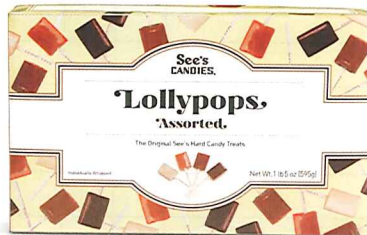

## 2019 Spring Fundraising

**Peanut Butter Egg**  
An irresistible treat.  
3 oz \$6.90 #9499

**Chocolate Butter Egg**  
Creamy and delicious.  
3 oz \$6.90 #9500

**Bordeaux™ Egg**  
A tasty classic.  
3 oz \$6.90 #9501

**Nuts & Chews**  
Yummy, crunchy and chewy.  
Delivered in seasonal wrap.  
1 lb \$21.00 #334

**Marshmallow & Scotchmallow® Eggs**  
One box, four yummy eggs.  
3.4 oz \$6.90 #9493

**Bunny Hop Box**  
Full of See's favorites.  
4 oz \$7.90 #9542